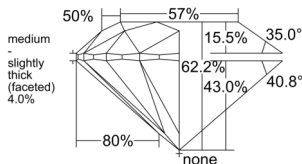

GIA®

FACSIMILE

GIA REPORT 2556570073

Verify this report at GIA.edu

GIA NATURAL DIAMOND DOSSIER®

June 27, 2026
GIA Report Number 2556570073
Shape and Cutting Style ..... Round Brilliant
Measurements ..... 5.09 - 5.12 x 3.18 mm

GRADING RESULTS

Carat Weight ..... 0.51 carat
Color Grade ..... F
Clarity Grade S11
Cut Grade ..... Excellent

ADDITIONAL GRADING INFORMATION

Polish ..... Excellent
Symmetry ..... Excellent
Fluorescence ..... None
Clarity Characteristics..... Crystal, Cloud, Feather
Inscription(s): GIA 2556570073

PROPORTIONS

Profile to actual proportions