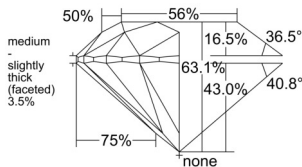

GIA®

FACSIMILE

GIA REPORT 2556559684

Verify this report at GIA.edu

GIA NATURAL DIAMOND DOSSIER®

June 24, 2026
GIA Report Number 2556559684
Shape and Cutting Style ..... Round Brilliant
Measurements ..... 5.87 - 5.90 x 3.71 mm

GRADING RESULTS

Carat Weight ..... 0.80 carat
Color Grade ..... K
Clarity Grade VVS2
Cut Grade ..... Excellent

ADDITIONAL GRADING INFORMATION

Polish ..... Excellent
Symmetry ..... Excellent
Fluorescence ..... Medium Blue
Clarity Characteristics..... Cloud, Feather, Indented Natural
Inscription(s): GIA 2556559684

PROPORTIONS

Profile to actual proportions

GRADING SCALES

GIA COLOR SCALE

COLORLESS	D
	E
	F
	G
	H
	I
	J
NEAR COLORLESS	K
	L
Faint	M
	N
	O
	P
	R
	S
	T
	U
	V
	W
	X
	Y
Light	Z

GIA CLARITY SCALE

FLAWLESS	VERY VERY SLIGHTLY INCLUDED	VVS₁	VERY SLIGHTLY INCLUDED	SI₁	SLIGHTLY INCLUDED	I₁	
							FLAWLESS
INTERNALLY FLAWLESS	VERY SLIGHTLY INCLUDED	VVS₂	VERY SLIGHTLY INCLUDED	SI₂	SLIGHTLY INCLUDED	I₂	
		VS₁		VS₂		I₃	

GIA CUT SCALE

EXCELLENT	VERY GOOD	GOOD	FAIR	POOR