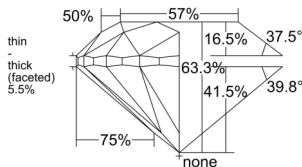

GIA®

FACSIMILE

GIA REPORT 2556544321

Verify this report at GIA.edu

GIA NATURAL DIAMOND DOSSIER®

June 22, 2026
GIA Report Number 2556544321
Shape and Cutting Style ..... Round Brilliant
Measurements ..... 5.77 - 5.83 x 3.67 mm

GRADING RESULTS

Carat Weight ..... 0.80 carat
Color Grade ..... E
Clarity Grade VS1
Cut Grade ..... Very Good

ADDITIONAL GRADING INFORMATION

Polish ..... Excellent
Symmetry ..... Very Good
Fluorescence ..... Very Strong Blue
Clarity Characteristics..... Indented Natural, Pinpoint
Inscription(s): GIA 2556544321

PROPORTIONS

Profile to actual proportions