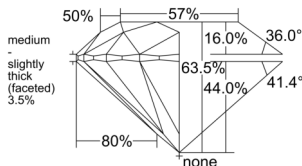

GIA®

FACSIMILE

GIA NATURAL DIAMOND DOSSIER®

June 22, 2026
GIA Report Number 2556540785
Shape and Cutting Style ..... Round Brilliant
Measurements ..... 5.02 - 5.05 x 3.20 mm

GRADING RESULTS

Carat Weight ..... 0.50 carat
Color Grade ..... H
Clarity Grade VS1
Cut Grade ..... Excellent

ADDITIONAL GRADING INFORMATION

Polish ..... Excellent
Symmetry ..... Excellent
Fluorescence ..... None
Clarity Characteristics..... Indented Natural, Pinpoint
Inscription(s): GIA 2556540785

GIA REPORT 2556540785

Verify this report at GIA.edu

PROPORTIONS

GRADING SCALES

GIA COLOR SCALE

COLORLESS	D
	E
	F
	G
	H
	I
	J
NEAR COLORLESS	K
	L
	M
FAIN	N
	O
	P
	Q
	R
	S
	T
	U
	V
	W
	X
	Y
LIGHT	Z

GIA CLARITY SCALE

FLAWLESS	INTERNAL FLAWLESS	
		FLAWLESS
VERY VERY SLIGHTLY INCLUDED	VVS₁	
	VVS₂	
VERY SLIGHTLY INCLUDED	VS₁	
	VS₂	
SLIGHTLY INCLUDED	SI₁	
	SI₂	
INCLUDED	I₁	
	I₂	
	I₃	

GIA CUT SCALE

EXCELLENT
VERY GOOD
GOOD
FAIR
POOR