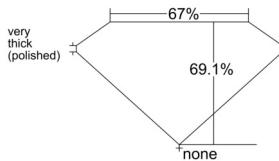

GIA®

FACSIMILE

GIA REPORT 2556529871

Verify this report at GIA.edu

GIA NATURAL DIAMOND DOSSIER®

June 20, 2026
GIA Report Number 2556529871
Shape and Cutting Style ..... Emerald Cut
Measurements ..... 5.93 x 4.08 x 2.82 mm

GRADING RESULTS

Carat Weight ..... 0.70 carat
Color Grade ..... D
Clarity Grade SI1

ADDITIONAL GRADING INFORMATION

Polish ..... Excellent
Symmetry ..... Excellent
Fluorescence ..... None
Clarity Characteristics ..... Crystal
Inscription(s): GIA 2556529871

PROPORTIONS

Profile not to actual proportions

GRADING SCALES

GIA COLOR SCALE		GIA CLARITY SCALE			
COLORLESS	D	VERY VERY SLIGHTLY INCLUDED	FLAWLESS		
	E		INTERNALLY FLAWLESS		
	F	VERY SLIGHTLY INCLUDED	VVS₁		
	G		VVS₂		
	H		VS₁		
	NEAR COLORLESS	I	SLIGHTLY INCLUDED	VS₂	
		J		SI₁	
		FAINT	K	INCLUDED	SI₂
			L		I₁
			M		I₂
VERT LIGHT	N	LIGHT	I₃		
	O				
	P				
	Q				
	R