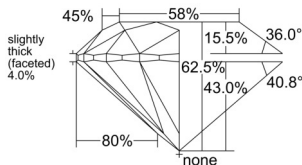

GIA®

FACSIMILE

GIA REPORT 2556526238

Verify this report at GIA.edu

GIA NATURAL DIAMOND DOSSIER®

June 19, 2026
GIA Report Number 2556526238
Shape and Cutting Style ..... Round Brilliant
Measurements ..... 4.67 - 4.70 x 2.93 mm

GRADING RESULTS

Carat Weight ..... 0.40 carat
Color Grade ..... D
Clarity Grade VS1
Cut Grade ..... Excellent

ADDITIONAL GRADING INFORMATION

Polish ..... Excellent
Symmetry ..... Excellent
Fluorescence ..... Strong Blue
Clarity Characteristics..... Crystal, Needle, Pinpoint
Inscription(s): GIA 2556526238

PROPORTIONS

Profile to actual proportions

GRADING SCALES

GIA COLOR SCALE

COLORLESS	D
	E
	F
	G
	H
	I
	J
NEAR COLORLESS	K
	L
Faint	M
	N
	O
	P
Very Light	Q
	R
	S
	T
	U
	V
	W
	X
	Y
Light	Z

GIA CLARITY SCALE

FLAWLESS	INTERNAL FLAWLESS	
		EXCELLENT
VERY VERY SLIGHTLY INCLUDED	VVS₁	
	VVS₂	
VERY SLIGHTLY INCLUDED	VS₁	
	VS₂	
SLIGHTLY INCLUDED	SI₁	
	SI₂	
INCLUDED	I₁	
	I₂	
	I₃	

GIA CUT SCALE

EXCELLENT
VERY GOOD
GOOD
FAIR
POOR