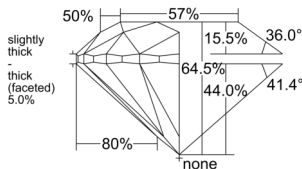

GIA®

FACSIMILE

GIA REPORT 2556517574

Verify this report at GIA.edu

GIA NATURAL DIAMOND DOSSIER®

June 18, 2026
GIA Report Number 2556517574
Shape and Cutting Style ..... Round Brilliant
Measurements ..... 4.60 - 4.65 x 2.98 mm

GRADING RESULTS

Carat Weight ..... 0.40 carat
Color Grade ..... F
Clarity Grade VS1
Cut Grade ..... Very Good

ADDITIONAL GRADING INFORMATION

Polish ..... Excellent
Symmetry ..... Very Good
Fluorescence ..... None
Clarity Characteristics ..... Cloud, Crystal
Inscription(s): GIA 2556517574

PROPORTIONS

Profile to actual proportions

GRADING SCALES

GIA COLOR SCALE	GIA CLARITY SCALE	GIA CUT SCALE
D	FLAWLESS	EXCELLENT
E	FLAWLESS	
F	INTERNALLY FLAWLESS	VERY GOOD
G	FLAWLESS	
H	VVS₁	GOOD
I	VVS₂	
J	VS₁	FAIR
K	VS₂	
L	SI₁	POOR
M	SI₂	
N	I₁	
O	I₂	
P	I₃	
Q		
R		
S		
T		
U		
V		
W		
X		
Y		
Z