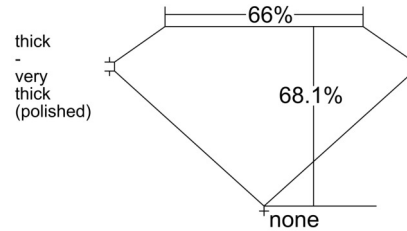

GIA NATURAL DIAMOND GRADING REPORT

June 19, 2026  
 GIA Report Number ..... 2556495745  
 Shape and Cutting Style ..... Emerald Cut  
 Measurements ..... 7.93 x 5.49 x 3.74 mm

GRADING RESULTS

Carat Weight ..... 1.70 carat  
 Color Grade ..... M  
 Clarity Grade ..... VVS2

Profile not to actual proportions

CLARITY CHARACTERISTICS

KEY TO SYMBOLS\*

-  Needle
-  Pinpoint
-  Feather

\* Red symbols denote internal characteristics (inclusions). Green or black symbols denote external characteristics (blemishes). Diagram is an approximate representation of the diamond, and symbols shown indicate type, position, and approximate size of clarity characteristics. All clarity characteristics may not be shown. Details of finish are not shown.