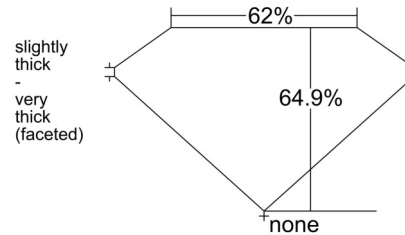

GIA NATURAL DIAMOND GRADING REPORT

June 16, 2026
GIA Report Number 2556492050
Shape and Cutting Style Oval Brilliant
Measurements 8.67 x 6.26 x 4.06 mm

GRADING RESULTS

Carat Weight 1.50 carat
Color Grade F
Clarity Grade VS1

Profile not to actual proportions

CLARITY CHARACTERISTICS

KEY TO SYMBOLS*

- Feather
- Pinpoint

* Red symbols denote internal characteristics (inclusions). Green or black symbols denote external characteristics (blemishes). Diagram is an approximate representation of the diamond, and symbols shown indicate type, position, and approximate size of clarity characteristics. All clarity characteristics may not be shown. Details of finish are not shown.