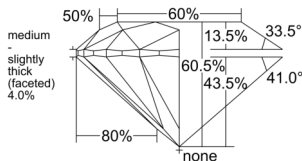

GIA®

FACSIMILE

GIA REPORT 2556489294

Verify this report at GIA.edu

GIA NATURAL DIAMOND DOSSIER®

June 15, 2026
GIA Report Number 2556489294
Shape and Cutting Style ..... Round Brilliant
Measurements ..... 4.45 - 4.47 x 2.70 mm

GRADING RESULTS

Carat Weight ..... 0.33 carat
Color Grade ..... D
Clarity Grade VS1
Cut Grade ..... Excellent

ADDITIONAL GRADING INFORMATION

Polish ..... Excellent
Symmetry ..... Excellent
Fluorescence ..... None
Clarity Characteristics..... Needle, Cloud, Feather, Pinpoint
Inspection(s): GIA 2556489294

PROPORTIONS

Profile to actual proportions