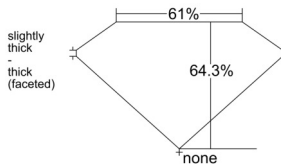

GIA®

FACSIMILE

GIA REPORT 2556487269

Verify this report at GIA.edu

GIA NATURAL DIAMOND DOSSIER®

June 16, 2026
GIA Report Number 2556487269
Shape and Cutting Style ..... Oval Brilliant
Measurements ..... 7.05 x 5.02 x 3.23 mm

GRADING RESULTS

Carat Weight ..... 0.74 carat
Color Grade I
Clarity Grade VS1

ADDITIONAL GRADING INFORMATION

Polish ..... Excellent
Symmetry ..... Excellent
Fluorescence ..... Faint
Clarity Characteristics ..... Cloud, Crystal, Pinpoint
Inscription(s): GIA 2556487269

PROPORTIONS

Profile not to actual proportions

GRADING SCALES

GIA COLOR SCALE		GIA CLARITY SCALE			
COLORLESS	D	VERY VERY SLIGHTLY INCLUDED	FLAWLESS		
	E		INTERNALLY FLAWLESS		
	F		VVS₁		
	NEAR COLORLESS	G	VERY SLIGHTLY INCLUDED	VVS₂	
		H		VS₁	
		FAINT	I	SLIGHTLY INCLUDED	VS₂
			J		SI₁
	LIGHT	K	INCLUDED	SI₂	
		L		I₁	
		M		I₂	
N		NOT GRADED	I₃		
O					
P					
Q					
R					
S					
T					
U					
V					
W					
X					
Y					
Z