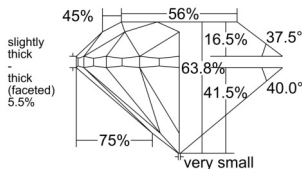

GIA®

FACSIMILE

GIA REPORT 2556482946

Verify this report at GIA.edu

GIA NATURAL DIAMOND DOSSIER®

June 12, 2026
GIA Report Number 2556482946
Shape and Cutting Style ..... Round Brilliant
Measurements ..... 4.96 - 4.98 x 3.17 mm

GRADING RESULTS

Carat Weight ..... 0.50 carat
Color Grade L
Clarity Grade VS1
Cut Grade ..... Very Good

ADDITIONAL GRADING INFORMATION

Polish ..... Excellent
Symmetry ..... Very Good
Fluorescence ..... None
Clarity Characteristics ..... Cloud, Pinpoint
Inscription(s): GIA 2556482946

PROPORTIONS

Profile to actual proportions