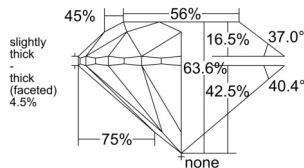

GIA®

FACSIMILE

GIA REPORT 2556480414

Verify this report at GIA.edu

GIA NATURAL DIAMOND DOSSIER®

June 15, 2026
GIA Report Number 2556480414
Shape and Cutting Style ..... Round Brilliant
Measurements ..... 5.82 - 5.85 x 3.71 mm

GRADING RESULTS

Carat Weight ..... 0.80 carat
Color Grade ..... G
Clarity Grade S11
Cut Grade ..... Very Good

ADDITIONAL GRADING INFORMATION

Polish ..... Excellent
Symmetry ..... Very Good
Fluorescence ..... Medium Blue
Clarity Characteristics ..... Crystal, Cloud
Inscription(s): GIA 2556480414

PROPORTIONS

Profile to actual proportions