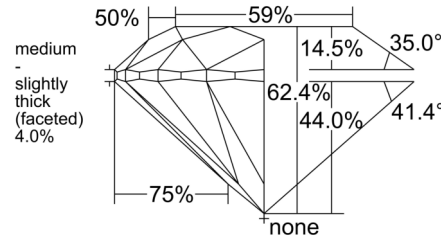

GIA REPORT
2556441359

Verify this report at GIA.edu

FACSIMILE

This is a digital representation of the original GIA Report. This representation might not be accepted in lieu of the original GIA Report in certain circumstances. The original GIA Report includes certain security features which are not reproducible on this facsimile.

GIA NATURAL DIAMOND GRADING REPORT

June 10, 2026
GIA Report Number 2556441359
Shape and Cutting Style ..... Round Brilliant
Measurements ..... 6.61 - 6.66 x 4.14 mm

GRADING RESULTS

Carat Weight ..... 1.13 carat
Color Grade ..... H
Clarity Grade VVS1
Cut Grade ..... Excellent

ADDITIONAL GRADING INFORMATION

Polish ..... Excellent
Symmetry ..... Excellent
Fluorescence ..... None
Inscription(s): GIA 2556441359
Comments: Surface graining is not shown.

PROPORTIONS

Profile to actual proportions