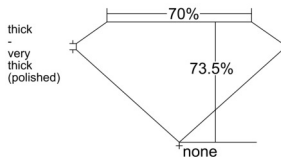

GIA®

FACSIMILE

GIA REPORT 2556422824

Verify this report at GIA.edu

GIA NATURAL DIAMOND DOSSIER®

June 04, 2026
GIA Report Number 2556422824
Shape and Cutting Style ..... **Square Modified Brilliant**
Measurements ..... **4.77 x 4.76 x 3.50 mm**

GRADING RESULTS

Carat Weight ..... **0.70 carat**
Color Grade ..... **G**
Clarity Grade **VVS1**

ADDITIONAL GRADING INFORMATION

Polish ..... **Excellent**
Symmetry ..... **Excellent**
Fluorescence ..... **None**
Clarity Characteristics..... **Internal Graining, Feather, Surface Graining**

Inscription(s): GIA 2556422824

PROPORTIONS

Profile not to actual proportions

GRADING SCALES

GIA COLOR SCALE		GIA CLARITY SCALE			
COLORLESS	D	VERY VERY SLIGHTLY INCLUDED	FLAWLESS		
	E		INTERNALLY FLAWLESS		
	F	VERY SLIGHTLY INCLUDED	VVS₁		
	G		VVS₂		
	H		VS₁		
	NEAR COLORLESS	I	SLIGHTLY INCLUDED	VS₂	
		J		SI₁	
		FAINT	K	INCLUDED	SI₂
			L		I₁
			M		I₂
VERT LIGHT	N	LIGHT	I₃		
	O				
	P				
	Q				
	R				
	S				
	T