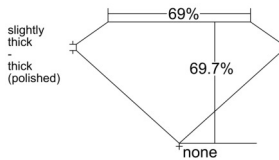

GIA®

FACSIMILE

GIA REPORT 2556422273

Verify this report at GIA.edu

GIA NATURAL DIAMOND DOSSIER®

June 04, 2026
GIA Report Number 2556422273
Shape and Cutting Style ..... **Square Modified Brilliant**
Measurements ..... **3.96 x 3.94 x 2.74 mm**

GRADING RESULTS

Carat Weight ..... 0.35 carat
Color Grade ..... **D**
Clarity Grade **VVS2**

ADDITIONAL GRADING INFORMATION

Polish ..... **Excellent**
Symmetry ..... **Very Good**
Fluorescence ..... **None**
Clarity Characteristics..... **Cloud, Pinpoint, Surface Graining**
Inscription(s): **GIA 2556422273**

PROPORTIONS

Profile not to actual proportions

GRADING SCALES

GIA COLOR SCALE		GIA CLARITY SCALE			
COLORLESS	D	VERY VERY SLIGHTLY INCLUDED	FLAWLESS		
	E		INTERNALLY FLAWLESS		
	F	VERY SLIGHTLY INCLUDED	VVS₁		
	G		VVS₂		
	H		VS₁		
	NEAR COLORLESS	I	SLIGHTLY INCLUDED	VS₂	
		J		SI₁	
		FAINT	K	INCLUDED	SI₂
			L		I₁
			M		I₂
VERY LIGHT			N	NOT GRADED	I₃
			O		
			P		
	Q				
LIGHT	R				
	S				
	T				
	U				
	V				
	Z