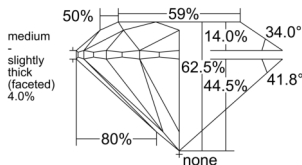

GIA®

FACSIMILE

GIA REPORT 2556419184

Verify this report at GIA.edu

GIA NATURAL DIAMOND DOSSIER®

June 04, 2026
GIA Report Number 2556419184
Shape and Cutting Style ..... Round Brilliant
Measurements ..... 5.06 - 5.08 x 3.17 mm

GRADING RESULTS

Carat Weight ..... 0.50 carat
Color Grade ..... H
Clarity Grade VS1
Cut Grade ..... Excellent

ADDITIONAL GRADING INFORMATION

Polish ..... Excellent
Symmetry ..... Excellent
Fluorescence ..... None
Clarity Characteristics ..... Feather, Indented Natural
Inscription(s): GIA 2556419184

PROPORTIONS

Profile to actual proportions