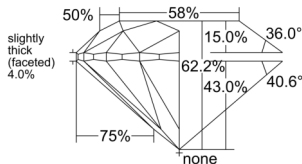

GIA®

FACSIMILE

GIA REPORT 2556413782

Verify this report at GIA.edu

GIA NATURAL DIAMOND DOSSIER®

June 03, 2026
GIA Report Number 2556413782
Shape and Cutting Style ..... Round Brilliant
Measurements ..... 5.15 - 5.19 x 3.21 mm

GRADING RESULTS

Carat Weight ..... 0.54 carat
Color Grade ..... F
Clarity Grade VVS1
Cut Grade ..... Excellent

ADDITIONAL GRADING INFORMATION

Polish ..... Excellent
Symmetry ..... Excellent
Fluorescence ..... None
Clarity Characteristics ..... Pinpoint, Feather
Inscription(s): GIA 2556413782

PROPORTIONS

Profile to actual proportions