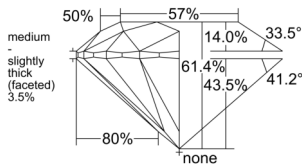

GIA®

FACSIMILE

GIA REPORT 2556409754

Verify this report at GIA.edu

GIA NATURAL DIAMOND DOSSIER®

June 03, 2026
GIA Report Number 2556409754
Shape and Cutting Style ..... Round Brilliant
Measurements ..... 5.75 - 5.79 x 3.54 mm

GRADING RESULTS

Carat Weight ..... 0.72 carat
Color Grade ..... E
Clarity Grade S11
Cut Grade ..... Excellent

ADDITIONAL GRADING INFORMATION

Polish ..... Excellent
Symmetry ..... Excellent
Fluorescence ..... Faint
Clarity Characteristics ..... Crystal, Feather
Inscription(s): GIA 2556409754

PROPORTIONS

Profile to actual proportions