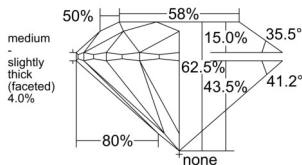

GIA®

FACSIMILE

GIA REPORT 2556396244

Verify this report at GIA.edu

GIA NATURAL DIAMOND DOSSIER®

June 01, 2026
GIA Report Number 2556396244
Shape and Cutting Style ..... Round Brilliant
Measurements ..... 5.37 - 5.40 x 3.37 mm

GRADING RESULTS

Carat Weight ..... 0.60 carat
Color Grade ..... K
Clarity Grade S11
Cut Grade ..... Excellent

ADDITIONAL GRADING INFORMATION

Polish ..... Excellent
Symmetry ..... Excellent
Fluorescence ..... Medium Blue
Clarity Characteristics ..... Feather, Crystal
Inscription(s): GIA 2556396244

PROPORTIONS

GRADING SCALES

GIA COLOR SCALE

COLOURESS	D
	E
	F
	G
	H
	I
	J
NEAR COLOURESS	K
	L
FAIN	M
	N
	O
	P
	Q
VERY LIGHT	R
	S
	T
	U
	V
	W
	X
	Y
LIGHT	Z

GIA CLARITY SCALE

FLAWLESS	VERY VERY SLIGHTLY INCLUDED	VS₁	VS₂	SI₁	SI₂	I₁	I₂	I₃			
									VERY SLIGHTLY INCLUDED	SLIGHTLY INCLUDED	INCLUDED

GIA CUT SCALE

EXCELLENT
VERY GOOD
GOOD
FAIR
POOR