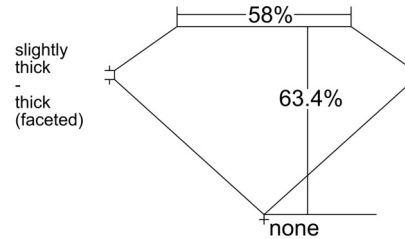

GIA NATURAL DIAMOND GRADING REPORT

June 05, 2026
 GIA Report Number 2556392297
 Shape and Cutting Style Oval Brilliant
 Measurements 11.42 x 8.00 x 5.08 mm

GRADING RESULTS

Carat Weight 3.01 carat
 Color Grade D
 Clarity Grade SI1

ADDITIONAL GRADING INFORMATION

Polish Excellent
 Symmetry Very Good
 Fluorescence None
 Inscription(s): GIA 2556392297
Comments: Additional pinpoints are not shown.

PROPORTIONS

Profile not to actual proportions

CLARITY CHARACTERISTICS

KEY TO SYMBOLS*

- Feather
- Pinpoint
- Crystal
- Natural
- Cavity
- Indented Natural

* Red symbols denote internal characteristics (inclusions). Green or black symbols denote external characteristics (blemishes). Diagram is an approximate representation of the diamond, and symbols shown indicate type, position, and approximate size of clarity characteristics. All clarity characteristics may not be shown. Details of finish are not shown.