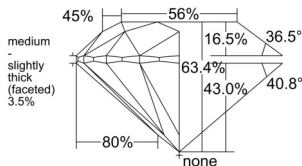

GIA®

FACSIMILE

GIA REPORT 2556380478

Verify this report at GIA.edu

GIA NATURAL DIAMOND DOSSIER®

May 29, 2026
GIA Report Number 2556380478
Shape and Cutting Style ..... Round Brilliant
Measurements ..... 6.08 - 6.14 x 3.87 mm

GRADING RESULTS

Carat Weight ..... 0.90 carat
Color Grade ..... F
Clarity Grade VS1
Cut Grade ..... Excellent

ADDITIONAL GRADING INFORMATION

Polish ..... Excellent
Symmetry ..... Excellent
Fluorescence ..... Medium Blue
Clarity Characteristics..... Crystal, Needle, Pinpoint
Inscription(s): GIA 2556380478

PROPORTIONS

GRADING SCALES

GIA COLOR SCALE	GIA CLARITY SCALE	GIA CUT SCALE	
D	FLAWLESS	EXCELLENT	
E	INTERNALLY FLAWLESS		
F		VVS₁	VERY GOOD
G	VVS₂		
H	VS₁	GOOD	
I	VS₂		
J	SI₁	FAIR	
K	SI₂		
L	I₁	POOR	
M	I₂		
N	I₃		
O			
P			
Q			
R			
S			
T			
U			
V			
W			
X			
Y			
Z