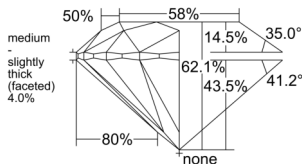

GIA®

FACSIMILE

GIA REPORT 2556374806

Verify this report at GIA.edu

GIA NATURAL DIAMOND DOSSIER®

June 12, 2026
GIA Report Number 2556374806
Shape and Cutting Style ..... Round Brilliant
Measurements ..... 5.38 - 5.42 x 3.35 mm

GRADING RESULTS

Carat Weight ..... 0.60 carat
Color Grade ..... H
Clarity Grade S11
Cut Grade ..... Excellent

ADDITIONAL GRADING INFORMATION

Polish ..... Excellent
Symmetry ..... Excellent
Fluorescence ..... Faint
Clarity Characteristics ..... Feather, Crystal
Inscription(s): GIA 2556374806

PROPORTIONS

GRADING SCALES

GIA COLOR SCALE	GIA CLARITY SCALE	GIA CUT SCALE	
D	FLAWLESS	EXCELLENT	
E	INTERNALLY FLAWLESS		
F		VVS₁	VERY GOOD
G	VVS₂		
H	VS₁	GOOD	
I	VS₂		
J	S1₁	FAIR	
K	S1₂		
L	I₁	POOR	
M	I₂		
N	I₃		
O			
P			
Q			
R			
S			
T			
U			
V			
W			
X			
Y			
Z