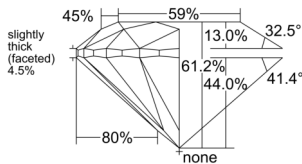

GIA®

FACSIMILE

GIA REPORT 2556374540

Verify this report at GIA.edu

GIA NATURAL DIAMOND DOSSIER®

May 29, 2026
GIA Report Number 2556374540
Shape and Cutting Style ..... Round Brilliant
Measurements ..... 4.34 - 4.36 x 2.66 mm

GRADING RESULTS

Carat Weight ..... 0.31 carat
Color Grade ..... E
Clarity Grade VVS1
Cut Grade ..... Excellent

ADDITIONAL GRADING INFORMATION

Polish ..... Excellent
Symmetry ..... Excellent
Fluorescence ..... Medium Blue
Clarity Characteristics ..... Pinpoint, Feather
Inscription(s): GIA 2556374540

PROPORTIONS

Profile to actual proportions