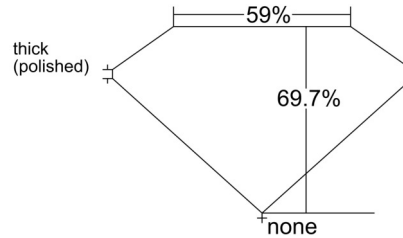

**GIA NATURAL DIAMOND GRADING REPORT**

May 27, 2026  
 GIA Report Number ..... 2556342315  
 Shape and Cutting Style ..... Emerald Cut  
 Measurements ..... 6.56 x 4.75 x 3.31 mm

**GRADING RESULTS**

Carat Weight ..... 1.01 carat  
 Color Grade ..... J  
 Clarity Grade ..... VVS1

**ADDITIONAL GRADING INFORMATION**

Polish ..... Very Good  
 Symmetry ..... Very Good  
 Fluorescence ..... None  
 Inscription(s): GIA 2556342315

**PROPORTIONS**

Profile not to actual proportions

**CLARITY CHARACTERISTICS**

**KEY TO SYMBOLS\***
 Feather

\* Red symbols denote internal characteristics (inclusions). Green or black symbols denote external characteristics (blemishes). Diagram is an approximate representation of the diamond, and symbols shown indicate type, position, and approximate size of clarity characteristics. All clarity characteristics may not be shown. Details of finish are not shown.