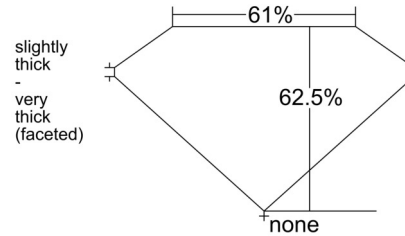

GIA NATURAL DIAMOND GRADING REPORT

May 28, 2026
GIA Report Number 2556340986
Shape and Cutting Style Pear Brilliant
Measurements 8.71 x 5.51 x 3.44 mm

GRADING RESULTS

Carat Weight 1.03 carat
Color Grade I
Clarity Grade VS2

Profile not to actual proportions

CLARITY CHARACTERISTICS

KEY TO SYMBOLS*

- Crystal
- ∖ Needle
- ∧ Natural

* Red symbols denote internal characteristics (inclusions). Green or black symbols denote external characteristics (blemishes). Diagram is an approximate representation of the diamond, and symbols shown indicate type, position, and approximate size of clarity characteristics. All clarity characteristics may not be shown. Details of finish are not shown.