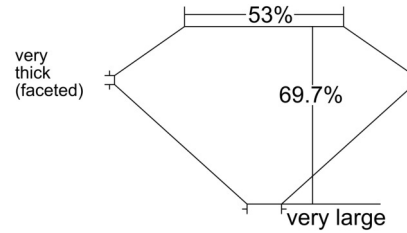

**GIA NATURAL DIAMOND GRADING REPORT**

May 26, 2026  
 GIA Report Number ..... 2556335193  
 Shape and Cutting Style ..... Old Mine Brilliant  
 Measurements ..... 9.71 x 9.03 x 6.29 mm

**GRADING RESULTS**

Carat Weight ..... 5.01 carat  
 Color Grade ..... I  
 Clarity Grade ..... SI1

**ADDITIONAL GRADING INFORMATION**

Polish ..... Excellent  
 Symmetry ..... Excellent  
 Fluorescence ..... Strong Blue  
 Inscription(s): GIA 2556335193  
**Comments:** Pinpoints are not shown.

**PROPORTIONS**

Profile not to actual proportions

**CLARITY CHARACTERISTICS**

**KEY TO SYMBOLS\***

-  Feather
-  Crystal
-  Natural

\* Red symbols denote internal characteristics (inclusions). Green or black symbols denote external characteristics (blemishes). Diagram is an approximate representation of the diamond, and symbols shown indicate type, position, and approximate size of clarity characteristics. All clarity characteristics may not be shown. Details of finish are not shown.