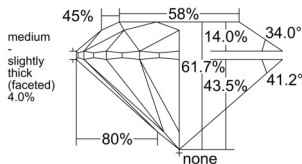

GIA®

FACSIMILE

GIA REPORT 2556322891

Verify this report at GIA.edu

GIA NATURAL DIAMOND DOSSIER®

May 22, 2026
GIA Report Number 2556322891
Shape and Cutting Style ..... Round Brilliant
Measurements ..... 5.08 - 5.11 x 3.15 mm

GRADING RESULTS

Carat Weight ..... 0.50 carat
Color Grade ..... D
Clarity Grade VVS1
Cut Grade ..... Excellent

ADDITIONAL GRADING INFORMATION

Polish ..... Excellent
Symmetry ..... Excellent
Fluorescence ..... Very Strong Blue
Clarity Characteristics..... Pinpoint, Internal Graining, Feather
Inscription(s): GIA 2556322891

PROPORTIONS

Profile to actual proportions