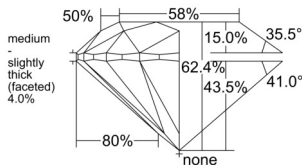

GIA®

FACSIMILE

GIA REPORT 2556322726

Verify this report at GIA.edu

GIA NATURAL DIAMOND DOSSIER®

May 22, 2026
GIA Report Number 2556322726
Shape and Cutting Style ..... Round Brilliant
Measurements ..... 4.69 - 4.71 x 2.93 mm

GRADING RESULTS

Carat Weight ..... 0.40 carat
Color Grade ..... D
Clarity Grade VVS2
Cut Grade ..... Excellent

ADDITIONAL GRADING INFORMATION

Polish ..... Excellent
Symmetry ..... Excellent
Fluorescence ..... Strong Blue
Clarity Characteristics ..... Pinpoint
Inscription(s): GIA 2556322726

PROPORTIONS

GRADING SCALES

GIA COLOR SCALE

COLORLESS	D
	E
	F
	G
	H
	I
	J
NEAR COLORLESS	K
	L
FAIN	M
	N
	O
	P
VERY LIGHT	Q
	R
	S
	T
	U
	V
LIGHT	W
	X
	Y
	Z

GIA CLARITY SCALE

FLAWLESS	INTERNAL FLAWLESS	
		FLAWLESS
VERY VERY SLIGHTLY INCLUDED	VVS₁	
	VVS₂	
VERY SLIGHTLY INCLUDED	VS₁	
	VS₂	
SLIGHTLY INCLUDED	SI₁	
	SI₂	
INCLUDED	I₁	
	I₂	
	I₃	

GIA CUT SCALE

EXCELLENT
VERY GOOD
GOOD
FAIR
POOR