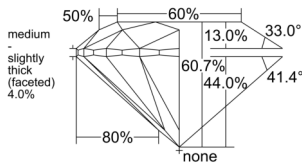

GIA®

FACSIMILE

GIA REPORT 2556311671

Verify this report at GIA.edu

GIA NATURAL DIAMOND DOSSIER®

May 22, 2026
GIA Report Number 2556311671
Shape and Cutting Style ..... Round Brilliant
Measurements ..... 5.13 - 5.16 x 3.12 mm

GRADING RESULTS

Carat Weight ..... 0.50 carat
Color Grade ..... J
Clarity Grade VS1
Cut Grade ..... Excellent

ADDITIONAL GRADING INFORMATION

Polish ..... Excellent
Symmetry ..... Excellent
Fluorescence ..... None
Clarity Characteristics..... Crystal, Cloud, Pinpoint
Inspection(s): GIA 2556311671

PROPORTIONS

GRADING SCALES

GIA COLOR SCALE	GIA CLARITY SCALE	GIA CUT SCALE
COLOURLESS	FLAWLESS	EXCELLENT
D	INTERNALLY FLAWLESS	
E	VVS₁	VERY GOOD
F		
G	VS₁	GOOD
H		
I	SI₁	FAIR
J		
K	I₁	POOR
L		
M	I₂	
N	I₃	
O		
P		
Q		
R		
S		
T		
U		
V		
W		
X		
Y		
Z