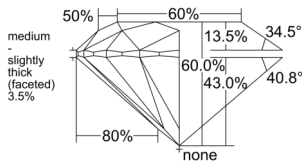

GIA®

FACSIMILE

GIA REPORT 2556307049

Verify this report at GIA.edu

GIA NATURAL DIAMOND DOSSIER®

May 21, 2026
GIA Report Number 2556307049
Shape and Cutting Style ..... Round Brilliant
Measurements ..... 5.29 - 5.32 x 3.19 mm

GRADING RESULTS

Carat Weight ..... 0.55 carat
Color Grade I
Clarity Grade VS2
Cut Grade ..... Excellent

ADDITIONAL GRADING INFORMATION

Polish ..... Excellent
Symmetry ..... Excellent
Fluorescence ..... Medium Blue
Clarity Characteristics ..... Crystal, Cloud
Inscription(s): GIA 2556307049

PROPORTIONS

Profile to actual proportions

GRADING SCALES

GIA COLOR SCALE

COLORLESS	D
	E
	F
	G
	H
	I
	J
NEAR COLORLESS	K
	L
Faint	M
	N
	O
	P
	R
	S
	T
	U
	V
	W
	X
	Y
Light	Z

GIA CLARITY SCALE

FLAWLESS	INTERNAL FLAWLESS	
		FLAWLESS
VERY VERY SLIGHTLY INCLUDED	VVS₁	
	VVS₂	
VERY SLIGHTLY INCLUDED	VS₁	
	VS₂	
SLIGHTLY INCLUDED	SI₁	
	SI₂	
INCLUDED	I₁	
	I₂	
	I₃	

GIA CUT SCALE

EXCELLENT
VERY GOOD
GOOD
FAIR
POOR