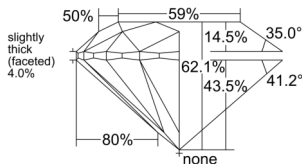

GIA®

FACSIMILE

GIA REPORT 2556305451

Verify this report at GIA.edu

GIA NATURAL DIAMOND DOSSIER®

May 21, 2026
GIA Report Number 2556305451
Shape and Cutting Style ..... Round Brilliant
Measurements ..... 5.09 - 5.12 x 3.17 mm

GRADING RESULTS

Carat Weight ..... 0.51 carat
Color Grade ..... E
Clarity Grade VS2
Cut Grade ..... Excellent

ADDITIONAL GRADING INFORMATION

Polish ..... Excellent
Symmetry ..... Excellent
Fluorescence ..... Faint
Clarity Characteristics ..... Crystal, Cloud
Inscription(s): GIA 2556305451

PROPORTIONS

Profile to actual proportions