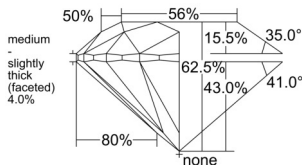

GIA®

FACSIMILE

GIA REPORT 2556302381

Verify this report at GIA.edu

GIA NATURAL DIAMOND DOSSIER®

May 21, 2026
GIA Report Number 2556302381
Shape and Cutting Style ..... Round Brilliant
Measurements ..... 5.06 - 5.09 x 3.17 mm

GRADING RESULTS

Carat Weight ..... 0.50 carat
Color Grade I
Clarity Grade VVS1
Cut Grade ..... Excellent

ADDITIONAL GRADING INFORMATION

Polish ..... Excellent
Symmetry ..... Excellent
Fluorescence ..... Medium Blue
Clarity Characteristics..... Pinpoint, Chip, Feather
Inscription(s): GIA 2556302381

PROPORTIONS

Profile to actual proportions