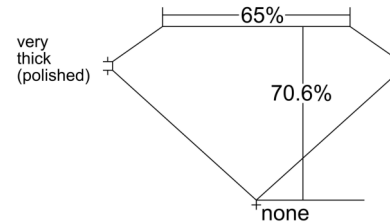

GIA NATURAL DIAMOND GRADING REPORT

May 21, 2026  
 GIA Report Number ..... 2556293674  
 Shape and Cutting Style ..... Square Step Cut  
 Measurements ..... 5.31 x 5.25 x 3.71 mm

GRADING RESULTS

Carat Weight ..... 1.01 carat  
 Color Grade ..... E  
 Clarity Grade ..... VVS2

Profile not to actual proportions

CLARITY CHARACTERISTICS

KEY TO SYMBOLS\*

- Pinpoint
- ~ Feather
- ◌ Cavity

\* Red symbols denote internal characteristics (inclusions). Green or black symbols denote external characteristics (blemishes). Diagram is an approximate representation of the diamond, and symbols shown indicate type, position, and approximate size of clarity characteristics. All clarity characteristics may not be shown. Details of finish are not shown.