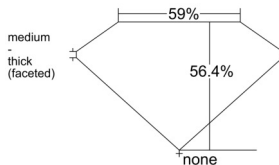

GIA®

FACSIMILE

GIA REPORT 2556268809

Verify this report at GIA.edu

GIA NATURAL DIAMOND DOSSIER®

May 16, 2026
GIA Report Number 2556268809
Shape and Cutting Style ..... Heart Brilliant
Measurements ..... 5.10 x 5.92 x 3.34 mm

GRADING RESULTS

Carat Weight ..... 0.60 carat
Color Grade I
Clarity Grade VS2

ADDITIONAL GRADING INFORMATION

Polish ..... Excellent
Symmetry ..... Very Good
Fluorescence ..... Medium Blue
Clarity Characteristics ..... Crystal, Feather
Inscription(s): GIA 2556268809

PROPORTIONS

Profile not to actual proportions

GRADING SCALES

GIA COLOR SCALE		GIA CLARITY SCALE			
COLORLESS	D	VERY VERY SLIGHTLY INCLUDED	FLAWLESS		
	E		INTERNALLY FLAWLESS		
	F	VERY SLIGHTLY INCLUDED	VVS₁		
	G		VVS₂		
	H		VS₁		
	NEAR COLORLESS	I	SLIGHTLY INCLUDED	VS₂	
		J		SI₁	
		FAINT	K	INCLUDED	SI₂
			L		I₁
			M		I₂
VERT LIGHT	N	LIGHT	I₃		
	O				
	P				
	Q				
	R				
	S				
	T