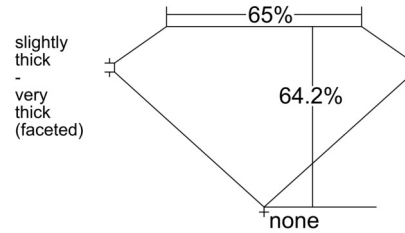

GIA NATURAL DIAMOND GRADING REPORT

May 14, 2026
GIA Report Number 2556257956
Shape and Cutting Style Oval Brilliant
Measurements 7.70 x 5.59 x 3.59 mm

GRADING RESULTS

Carat Weight 1.00 carat
Color Grade E
Clarity Grade SI1

ADDITIONAL GRADING INFORMATION

Polish Excellent
Symmetry Very Good
Fluorescence None
Inscription(s): GIA 2556257956
Comments: Pinpoints are not shown.

PROPORTIONS

Profile not to actual proportions

CLARITY CHARACTERISTICS

KEY TO SYMBOLS*

- Crystal △ Natural
- ∖ Needle
- ~ Feather
- ◁ Indented Natural

* Red symbols denote internal characteristics (inclusions). Green or black symbols denote external characteristics (blemishes). Diagram is an approximate representation of the diamond, and symbols shown indicate type, position, and approximate size of clarity characteristics. All clarity characteristics may not be shown. Details of finish are not shown.