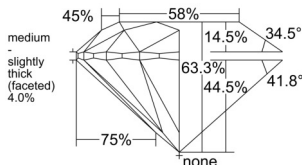

GIA®

FACSIMILE

GIA REPORT 2556253424

Verify this report at GIA.edu

GIA NATURAL DIAMOND DOSSIER®

May 13, 2026
GIA Report Number 2556253424
Shape and Cutting Style ..... Round Brilliant
Measurements ..... 5.15 - 5.19 x 3.28 mm

GRADING RESULTS

Carat Weight ..... 0.54 carat
Color Grade ..... E
Clarity Grade VS1
Cut Grade ..... Excellent

ADDITIONAL GRADING INFORMATION

Polish ..... Excellent
Symmetry ..... Excellent
Fluorescence ..... None
Clarity Characteristics..... Crystal, Needle, Pinpoint
Inscription(s): GIA 2556253424

PROPORTIONS

Profile to actual proportions

GRADING SCALES

GIA COLOR SCALE

COLORLESS	D
	E
	F
	G
	H
	I
	J
NEAR COLORLESS	K
	L
FANT	M
	N
	O
	P
VERY LIGHT	Q
	R
	S
	T
	U
	V
	W
	X
	Y
LIGHT	Z

GIA CLARITY SCALE

FLAWLESS	INTERNAL FLAWLESS	
		FLAWLESS
VERY VERY SLIGHTLY INCLUDED	VVS₁	
	VVS₂	
VERY SLIGHTLY INCLUDED	VS₁	
	VS₂	
SLIGHTLY INCLUDED	SI₁	
	SI₂	
INCLUDED	I₁	
	I₂	
	I₃	

GIA CUT SCALE

EXCELLENT
VERY GOOD
GOOD
FAIR
POOR