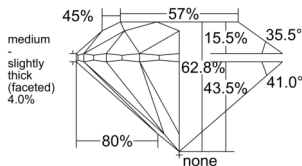

GIA®

FACSIMILE

GIA REPORT 2556233961

Verify this report at GIA.edu

GIA NATURAL DIAMOND DOSSIER®

May 12, 2026
GIA Report Number 2556233961
Shape and Cutting Style ..... Round Brilliant
Measurements ..... 5.90 - 5.92 x 3.71 mm

GRADING RESULTS

Carat Weight ..... 0.80 carat
Color Grade ..... G
Clarity Grade VVS1
Cut Grade ..... Excellent

ADDITIONAL GRADING INFORMATION

Polish ..... Excellent
Symmetry ..... Excellent
Fluorescence ..... Medium Blue
Clarity Characteristics ..... Pinpoint
Inscription(s): GIA 2556233961

PROPORTIONS

Profile to actual proportions

GRADING SCALES

GIA COLOR SCALE

COLORLESS	D
	E
	F
	G
	H
	I
	J
NEAR COLORLESS	K
	L
FAIN	M
	N
	O
	P
	Q
VERY LIGHT	R
	S
	T
	U
	V
	W
	X
	Y
LIGHT	Z

GIA CLARITY SCALE

	FLAWLESS
	INTERNALLY FLAWLESS
VERY VERY SLIGHTLY INCLUDED	VVS₁
	VVS₂
VERY SLIGHTLY INCLUDED	VS₁
	VS₂
SLIGHTLY INCLUDED	SI₁
	SI₂
	I₁
	I₂
INCLUDED	I₃

GIA CUT SCALE

	EXCELLENT
	VERY GOOD
	GOOD
	FAIR
	POOR