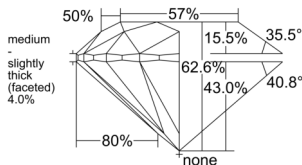

GIA®

FACSIMILE

GIA REPORT 2556209624

Verify this report at GIA.edu

GIA NATURAL DIAMOND DOSSIER®

May 09, 2026
GIA Report Number 2556209624
Shape and Cutting Style ..... Round Brilliant
Measurements ..... 4.71 - 4.75 x 2.96 mm

GRADING RESULTS

Carat Weight ..... 0.41 carat
Color Grade I
Clarity Grade VS2
Cut Grade ..... Excellent

ADDITIONAL GRADING INFORMATION

Polish ..... Excellent
Symmetry ..... Excellent
Fluorescence ..... Medium Blue
Clarity Characteristics ..... Crystal
Inscription(s): GIA 2556209624

PROPORTIONS

GRADING SCALES

GIA COLOR SCALE

COLOREDNESS	D
	E
	F
	G
	H
	I
	J
NEAR COLORLESS	K
	L
FAIN	M
	N
	O
	P
VERY LIGHT	Q
	R
	S
	T
	U
	V
	W
	X
	Y
LIGHT	Z

GIA CLARITY SCALE

FLAWLESS	INTERNAL FLAWLESS	
		FLAWLESS
VERY VERY SLIGHTLY INCLUDED	VVS₁	
	VVS₂	
VERY SLIGHTLY INCLUDED	VS₁	
	VS₂	
SLIGHTLY INCLUDED	SI₁	
	SI₂	
INCLUDED	I₁	
	I₂	
	I₃	

GIA CUT SCALE

EXCELLENT
VERY GOOD
GOOD
FAIR
POOR