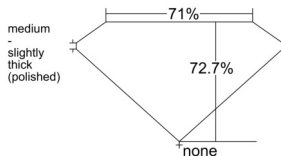

GIA®

FACSIMILE

GIA REPORT 2556159661

Verify this report at GIA.edu

GIA NATURAL DIAMOND DOSSIER®

May 01, 2026
GIA Report Number 2556159661
Shape and Cutting Style ..... **Square Modified Brilliant**
Measurements ..... 4.10 x 4.05 x 2.94 mm

GRADING RESULTS

Carat Weight ..... 0.40 carat
Color Grade ..... D
Clarity Grade VS1

ADDITIONAL GRADING INFORMATION

Polish ..... Excellent
Symmetry ..... Very Good
Fluorescence ..... None
Clarity Characteristics ..... Crystal
Inscription(s): GIA 2556159661

PROPORTIONS

Profile not to actual proportions

GRADING SCALES

GIA COLOR SCALE		GIA CLARITY SCALE			
COLORLESS	D	VERY VERY SLIGHTLY INCLUDED	FLAWLESS		
	E		INTERNALLY FLAWLESS		
	F		VVS₁		
	G		VVS₂		
	NEAR COLORLESS		H	VERY SLIGHTLY INCLUDED	VS₁
			I		VS₂
	FANT		J	SLIGHTLY INCLUDED	SI₁
			K		SI₂
			L		I₁
			M		I₂
VERY LIGHT		N	INCLUDED		I₃
		O			
LIGHT		P			
		Q			
		R			
		S			
	T				
	U				
	V				
	W				
X					
Y					
Z