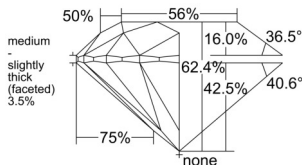

GIA®

FACSIMILE

GIA REPORT 2556152559

Verify this report at GIA.edu

GIA NATURAL DIAMOND DOSSIER®

May 02, 2026
GIA Report Number 2556152559
Shape and Cutting Style ..... Round Brilliant
Measurements ..... 5.94 - 5.96 x 3.71 mm

GRADING RESULTS

Carat Weight ..... 0.81 carat
Color Grade ..... M
Clarity Grade VS1
Cut Grade ..... Excellent

ADDITIONAL GRADING INFORMATION

Polish ..... Excellent
Symmetry ..... Excellent
Fluorescence ..... None
Clarity Characteristics ..... Crystal, Cloud
Inscription(s): GIA 2556152559

PROPORTIONS

GRADING SCALES

GIA COLOR SCALE

COLORESS	D
	E
	F
	G
	H
	I
	J
NEAR COLORESS	K
	L
FANIT	M
	N
	O
	P
VERY LIGHT	Q
	R
	S
	T
	U
	V
	W
	X
	Y
LIGHT	Z

GIA CLARITY SCALE

FLAWLESS	VERY VERY SLIGHTLY INCLUDED	VS₁	VS₂	VS₁	VS₂	SI₁	SI₂	I₁	I₂	I₃	
											FLAWLESS
INTERNALLY FLAWLESS	VERY SLIGHTLY INCLUDED										

GIA CUT SCALE

EXCELLENT
VERY GOOD
GOOD
FAIR
POOR