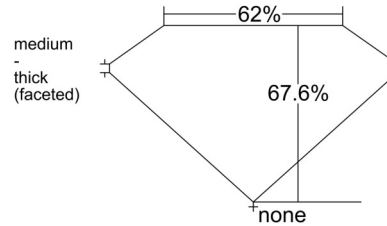

GIA NATURAL DIAMOND GRADING REPORT

April 27, 2026  
 GIA Report Number ..... 2556130796  
 Shape and Cutting Style ..... Cushion Modified Brilliant  
 Measurements ..... 5.61 x 5.61 x 3.79 mm

GRADING RESULTS

Carat Weight ..... 1.00 carat  
 Color Grade ..... E  
 Clarity Grade ..... VVS1

ADDITIONAL GRADING INFORMATION

Polish ..... Excellent  
 Symmetry ..... Excellent  
 Fluorescence ..... None  
 Inscription(s): GIA 2556130796

PROPORTIONS

Profile not to actual proportions

CLARITY CHARACTERISTICS

KEY TO SYMBOLS\*

- Pinpoint
- ~ Feather

\* Red symbols denote internal characteristics (inclusions). Green or black symbols denote external characteristics (blemishes). Diagram is an approximate representation of the diamond, and symbols shown indicate type, position, and approximate size of clarity characteristics. All clarity characteristics may not be shown. Details of finish are not shown.