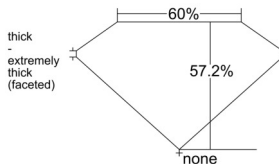

GIA®

FACSIMILE

GIA REPORT 2556088572

Verify this report at GIA.edu

GIA NATURAL DIAMOND DOSSIER®

April 23, 2026
GIA Report Number 2556088572
Shape and Cutting Style ..... Pear Brilliant
Measurements ..... 7.32 x 4.39 x 2.51 mm

GRADING RESULTS

Carat Weight ..... 0.50 carat
Color Grade ..... K
Clarity Grade VS1

ADDITIONAL GRADING INFORMATION

Polish ..... Very Good
Symmetry ..... Excellent
Fluorescence ..... None
Clarity Characteristics ..... Crystal, Pinpoint
Inscription(s): GIA 2556088572

PROPORTIONS

Profile not to actual proportions

GRADING SCALES

GIA COLOR SCALE		GIA CLARITY SCALE	
COLORLESS	D	VERY VERY SLIGHTLY INCLUDED	FLAWLESS
	E		INTERNALLY FLAWLESS
	F		VVS₁
	G		VVS₂
	H		VS₁
	I		VS₂
	J		SI₁
	K		SI₂
	L		I₁
	M		I₂
NEAR COLORLESS	N	SLIGHTLY INCLUDED	I₃
	O		
	P		
	Q		
FAINT	R		
	S		
	T		
	U		
VERY LIGHT	V		
	W		
	X		
	Y		
LIGHT	Z