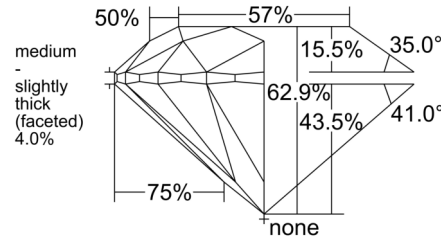

GIA NATURAL DIAMOND GRADING REPORT

April 22, 2026
GIA Report Number 2556083058
Shape and Cutting Style Round Brilliant
Measurements 7.21 - 7.29 x 4.57 mm

GRADING RESULTS

Carat Weight 1.50 carat
Color Grade G
Clarity Grade VS1
Cut Grade Excellent

ADDITIONAL GRADING INFORMATION

Polish Excellent
Symmetry Very Good
Fluorescence None
Inscription(s): GIA 2556083058

PROPORTIONS

Profile to actual proportions

CLARITY CHARACTERISTICS

KEY TO SYMBOLS*

- Indented Natural
- Pinpoint
- Cloud
- Natural

* Red symbols denote internal characteristics (inclusions). Green or black symbols denote external characteristics (blemishes). Diagram is an approximate representation of the diamond, and symbols shown indicate type, position, and approximate size of clarity characteristics. All clarity characteristics may not be shown. Details of finish are not shown.