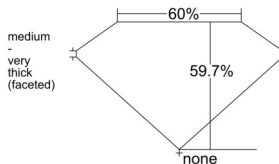

GIA®

FACSIMILE

GIA REPORT 2556042382

Verify this report at GIA.edu

GIA NATURAL DIAMOND DOSSIER®

April 15, 2026
GIA Report Number 2556042382
Shape and Cutting Style ..... Heart Brilliant
Measurements ..... 5.76 x 6.61 x 3.95 mm

GRADING RESULTS

Carat Weight ..... 0.90 carat
Color Grade ..... D
Clarity Grade S11

ADDITIONAL GRADING INFORMATION

Polish ..... Excellent
Symmetry ..... Very Good
Fluorescence ..... None
Clarity Characteristics ..... Crystal
Inscription(s): GIA 2556042382

PROPORTIONS

Profile not to actual proportions

GRADING SCALES

GIA COLOR SCALE		GIA CLARITY SCALE			
COLORLESS	D	VERY VERY SLIGHTLY INCLUDED	FLAWLESS		
	E		INTERNALLY FLAWLESS		
	F		VVS₁		
	G		VVS₂		
	NEAR COLORLESS	H	VERY SLIGHTLY INCLUDED	VS₁	
		I		VS₂	
		FAINT	J	SLIGHTLY INCLUDED	S1₁
			K		S1₂
	L		I₁		
	M		I₂		
N	I₃				
O					
VERT LIGHT	P	INCLUDED			
	Q				
	R				
	S				
	T				
	U				
	V				
	W				
LIGHT	X				
	Y				
	Z