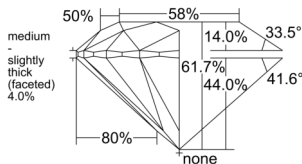

GIA®

FACSIMILE

GIA NATURAL DIAMOND DOSSIER®

April 16, 2026
GIA Report Number 2556038464
Shape and Cutting Style ..... Round Brilliant
Measurements ..... 4.36 - 4.39 x 2.70 mm

GRADING RESULTS

Carat Weight ..... 0.31 carat
Color Grade L
Clarity Grade VS1
Cut Grade ..... Excellent

ADDITIONAL GRADING INFORMATION

Polish ..... Excellent
Symmetry ..... Excellent
Fluorescence ..... Faint
Clarity Characteristics ..... Crystal
Inscription(s): GIA 2556038464

GIA REPORT 2556038464

Verify this report at GIA.edu

PROPORTIONS

Profile to actual proportions