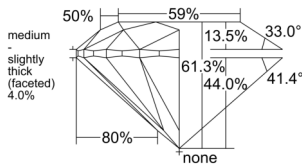

GIA®

FACSIMILE

GIA REPORT 2556002873

Verify this report at GIA.edu

GIA NATURAL DIAMOND DOSSIER®

April 10, 2026
GIA Report Number 2556002873
Shape and Cutting Style ..... Round Brilliant
Measurements ..... 3.70 - 3.72 x 2.28 mm

GRADING RESULTS

Carat Weight ..... 0.19 carat
Color Grade ..... D
Clarity Grade VVS1
Cut Grade ..... Excellent

ADDITIONAL GRADING INFORMATION

Polish ..... Excellent
Symmetry ..... Excellent
Fluorescence ..... Medium Blue
Clarity Characteristics ..... Pinpoint
Inscription(s): GIA 2556002873

PROPORTIONS

Profile to actual proportions

GRADING SCALES

GIA COLOR SCALE	GIA CLARITY SCALE	GIA CUT SCALE	
D	FLAWLESS	EXCELLENT	
E	INTERNALLY FLAWLESS		
F		VVS₁	VERY GOOD
G	VVS₂		
H	VS₁	GOOD	
I	VS₂		
J	SI₁	FAIR	
K	SI₂		
L	I₁	POOR	
M	I₂		
N	I₃		
O			
P			
Q			
R			
S			
T			
U			
V			
W			
X			
Y			
Z