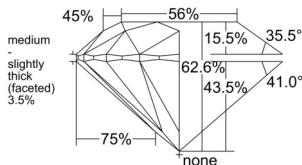

GIA®

FACSIMILE

GIA REPORT 2554643697

Verify this report at GIA.edu

GIA NATURAL DIAMOND DOSSIER®

July 03, 2026
GIA Report Number 2554643697
Shape and Cutting Style ..... Round Brilliant
Measurements ..... 5.66 - 5.68 x 3.55 mm

GRADING RESULTS

Carat Weight ..... 0.70 carat
Color Grade ..... K
Clarity Grade VS1
Cut Grade ..... Excellent

ADDITIONAL GRADING INFORMATION

Polish ..... Excellent
Symmetry ..... Excellent
Fluorescence ..... Faint
Clarity Characteristics ..... Crystal, Feather, Pinpoint
Inscription(s): GIA 2554643697

PROPORTIONS

Profile to actual proportions

GRADING SCALES

GIA COLOR SCALE	GIA CLARITY SCALE	GIA CUT SCALE
COLOURLESS	FLAWLESS	EXCELLENT
D	FLAWLESS	
E	FLAWLESS	VERY GOOD
F	FLAWLESS	
G	FLAWLESS	
H	FLAWLESS	
NEAR COLOURLESS	VVS₁	GOOD
I	VVS₂	
J	VS₁	FAIR
K	VS₂	
L	SI₁	
M	SI₂	POOR
N	I₁	
O	I₂	
P	I₃	
VERY LIGHT		
Q		
R		
S		
T		
U		
V		
W		
X		
Y		
Z