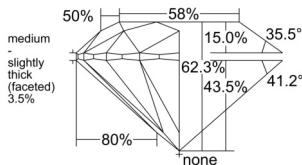

GIA®

FACSIMILE

GIA REPORT 2554627748

Verify this report at GIA.edu

GIA NATURAL DIAMOND DOSSIER®

June 30, 2026
GIA Report Number 2554627748
Shape and Cutting Style ..... Round Brilliant
Measurements ..... 5.07 - 5.11 x 3.17 mm

GRADING RESULTS

Carat Weight ..... 0.50 carat
Color Grade ..... G
Clarity Grade VS1
Cut Grade ..... Excellent

ADDITIONAL GRADING INFORMATION

Polish ..... Excellent
Symmetry ..... Excellent
Fluorescence ..... None
Clarity Characteristics..... Crystal, Pinpoint, Indented Natural
Inscription(s): GIA 2554627748

PROPORTIONS

GRADING SCALES

GIA COLOR SCALE	GIA CLARITY SCALE	GIA CUT SCALE	
D	FLAWLESS	EXCELLENT	
E	INTERNALLY FLAWLESS		
F		VVS₁	VERY GOOD
G	VVS₂		
H	VS₁	GOOD	
I	VS₂		
J	SI₁	FAIR	
K	SI₂		
L	I₁	POOR	
M	I₂		
N	I₃		
O			
P			
Q			
R			
S			
T			
U			
V			
W			
X			
Y			
Z