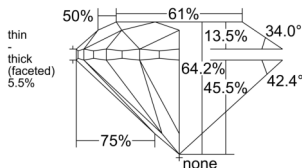

GIA®

FACSIMILE

GIA REPORT 2554585992

Verify this report at gia.edu

GIA NATURAL DIAMOND DOSSIER®

June 26, 2026
GIA Report Number 2554585992
Shape and Cutting Style ..... Round Brilliant
Measurements ..... 4.96 - 5.00 x 3.20 mm

GRADING RESULTS

Carat Weight ..... 0.50 carat
Color Grade ..... D
Clarity Grade S11
Cut Grade ..... Very Good

ADDITIONAL GRADING INFORMATION

Polish ..... Excellent
Symmetry ..... Very Good
Fluorescence ..... Very Strong Blue
Clarity Characteristics..... Indented Natural, Cloud, Crystal
Inscription(s): GIA 2554585992

PROPORTIONS

Profile to actual proportions

GRADING SCALES

GIA COLOR SCALE

COLORLESS	D
	E
	F
	G
	H
	I
	J
NEAR COLORLESS	K
	L
Faint	M
	N
	O
	P
Very Light	Q
	R
	S
	T
	U
	V
	W
	X
	Y
Light	Z

GIA CLARITY SCALE

FLAWLESS	VERY VERY SLIGHTLY INCLUDED	VVS₁	VVS₂	VS₁	VS₂	S1₁	S1₂	I₁	I₂	I₃	
											VERY SLIGHTLY INCLUDED
INTERNALLY FLAWLESS											

GIA CUT SCALE

EXCELLENT
VERY GOOD
GOOD
FAIR
POOR